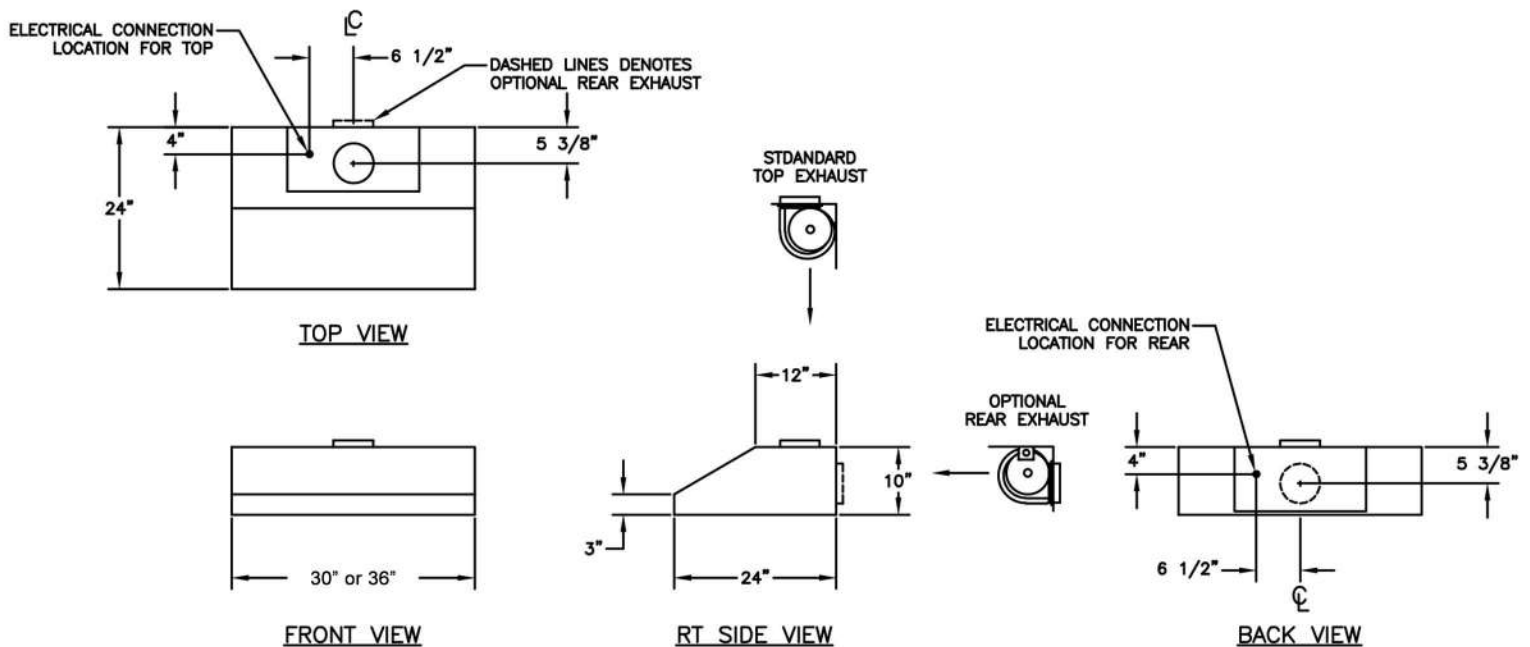

Specifications subject to change without notice.