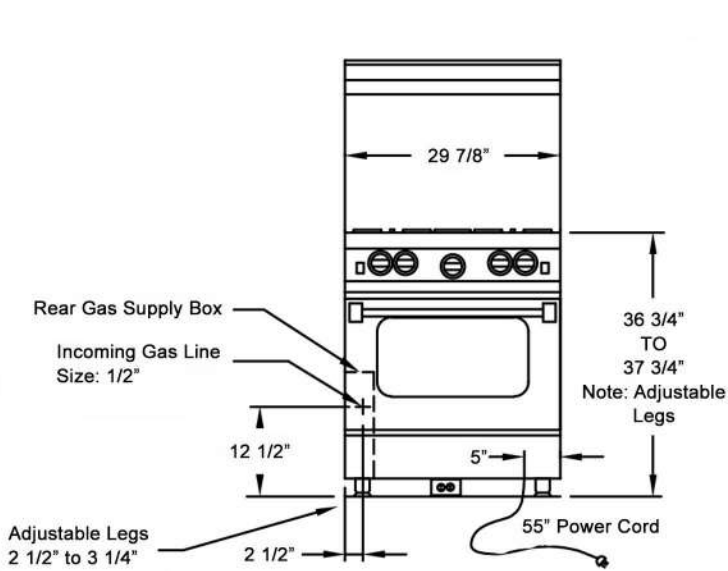

SPECIFICATIONS

Range Dimensions: 29.875"W x 24"D x 36.75"H
 Oven Interior: 26.438"W x 20"D x 15"H
 Top Burner Rating: 25,000 BTUs
 Simmer Burner Rating: 1,300 BTUs
 PowR™ Oven Burner Rating: 25,000 BTUs
 Infrared Broiler Rating: 15,000 BTUs
 Electrical Requirements: 120V, 60Hz, 15 AMPs, 1 PH
 (Unit must be on a Non-GFI, dedicated outlet)
 Operating Gas Pressure: NAT: 5.0" WC, LP: 10.0" WC
 Incoming Gas Line: 1/2"
 Installation Clearance: 0" Side Cabinet | 0" Back Wall

Electrical cord located in back of unit

Location of electrical outlet must not be higher than 3" from floor if located behind the unit or can be located in an adjoining cabinet.

- | | |
|--------------------------|---------|
| (A) Island Trim Height | 37 1/2" |
| (B) 6" Backguard Height | 43" |
| (C) 17" Backguard Height | 54" |
| (D) High Shelf Height | 60 3/4" |