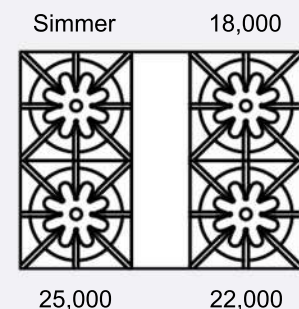

BURNER CONFIGURATION

ADDITIONAL CUSTOMIZATION OPTIONS

- 1,000+ Colors & finishes plus 10 designer trim options
- Painted knobs
- Backguard options

*All specifications subject to change without notice.
Visit www.bluestarcooking.com prior to site preparation or installation.*