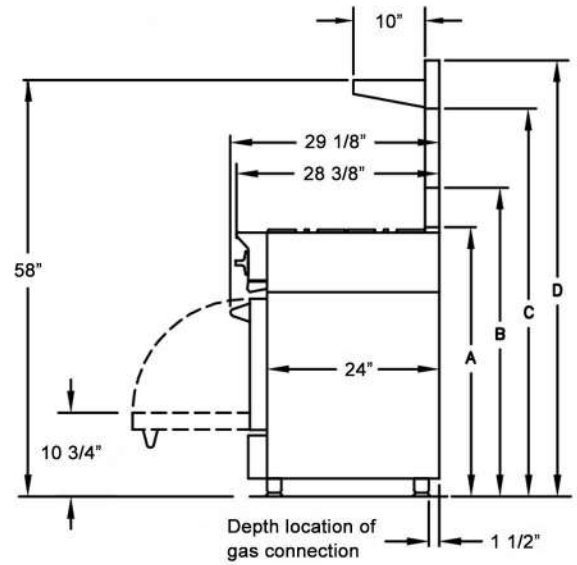

SPECIFICATIONS

Range Dimensions: 29.875"W x 24"D x 36.75"H
 Oven Interior: 26.438"W x 20"D x 15"H
 Top Burner Rating: 25,000 BTUs
 Simmer Burner Rating: 1,300 BTUs
 PowR™ Oven Burner Rating: 25,000 BTUs
 Infrared Broiler Rating: 15,000 BTUs
 Electrical Requirements: 120V, 60Hz, 15 AMPs, 1 PH
 (Unit must be on a Non-GFI, dedicated outlet)
 Operating Gas Pressure: NAT: 5.0" WC, LP: 10.0" WC
 Incoming Gas Line: 1/2"
 Installation Clearance: 0" Side Cabinet | 0" Back Wall

Electrical cord located in back of unit

Location of electrical outlet must not be higher than 3" from floor if located behind the unit or can be located in an adjoining cabinet.

- | | |
|--------------------------|---------|
| (A) Island Trim Height | 37 1/2" |
| (B) 6" Backguard Height | 43" |
| (C) 17" Backguard Height | 54" |
| (D) High Shelf Height | 60 3/4" |